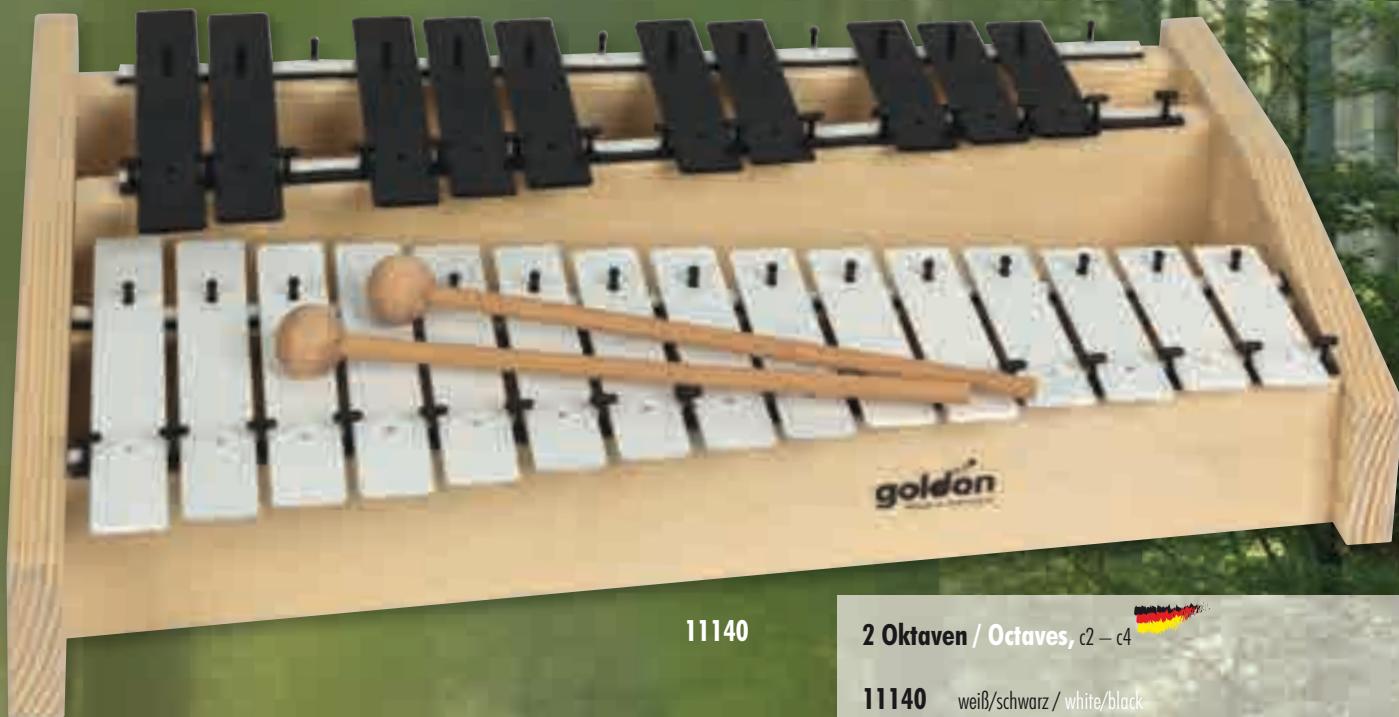

11140

2 Oktaven / Octaves, c2 – c4

11140 weiß/schwarz / white/black

11144 rot / red

11148 blau / blue

music & nature