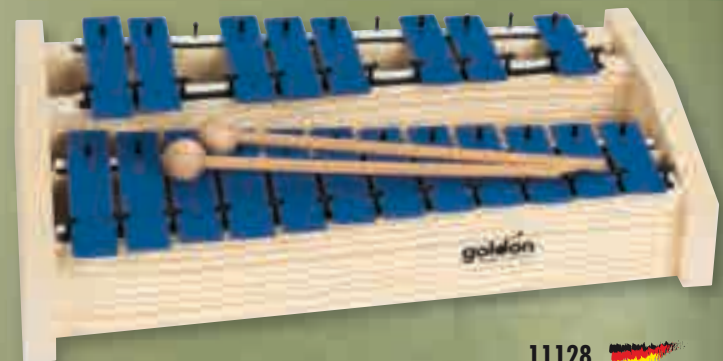

11128

blau / blue

Metallophone mit Resonanzkasten Metallophon Soundbox

11090

Sopran Metallophon, 12 + 3 weiße Klangplatten, diatonisch, c3 – g4, mit fis3, bb3 und fis4. Resonanzkasten aus Fichte, mit 2 Holzkugelschlägel.

Soprano Metallophon, 12 + 3 white sound plates, diatonic, c3 – g4, with fis3, bb3 and fis4. Soundbox in spruce, 2 wooden beater.

11090

11150

Alt Metallophon, 13 + 3 weiße Klangplatten, diatonisch, c2 – a3, mit fis2, bb2 und fis3. Resonanzkasten aus Fichte, mit 2 Holzkugelschlägel.

Alto Metallophon, 13 + 3 white sound plates, diatonic, c2 – a3, with fis2, bb2 and fis3. Soundbox in spruce, 2 wooden beater.

11150